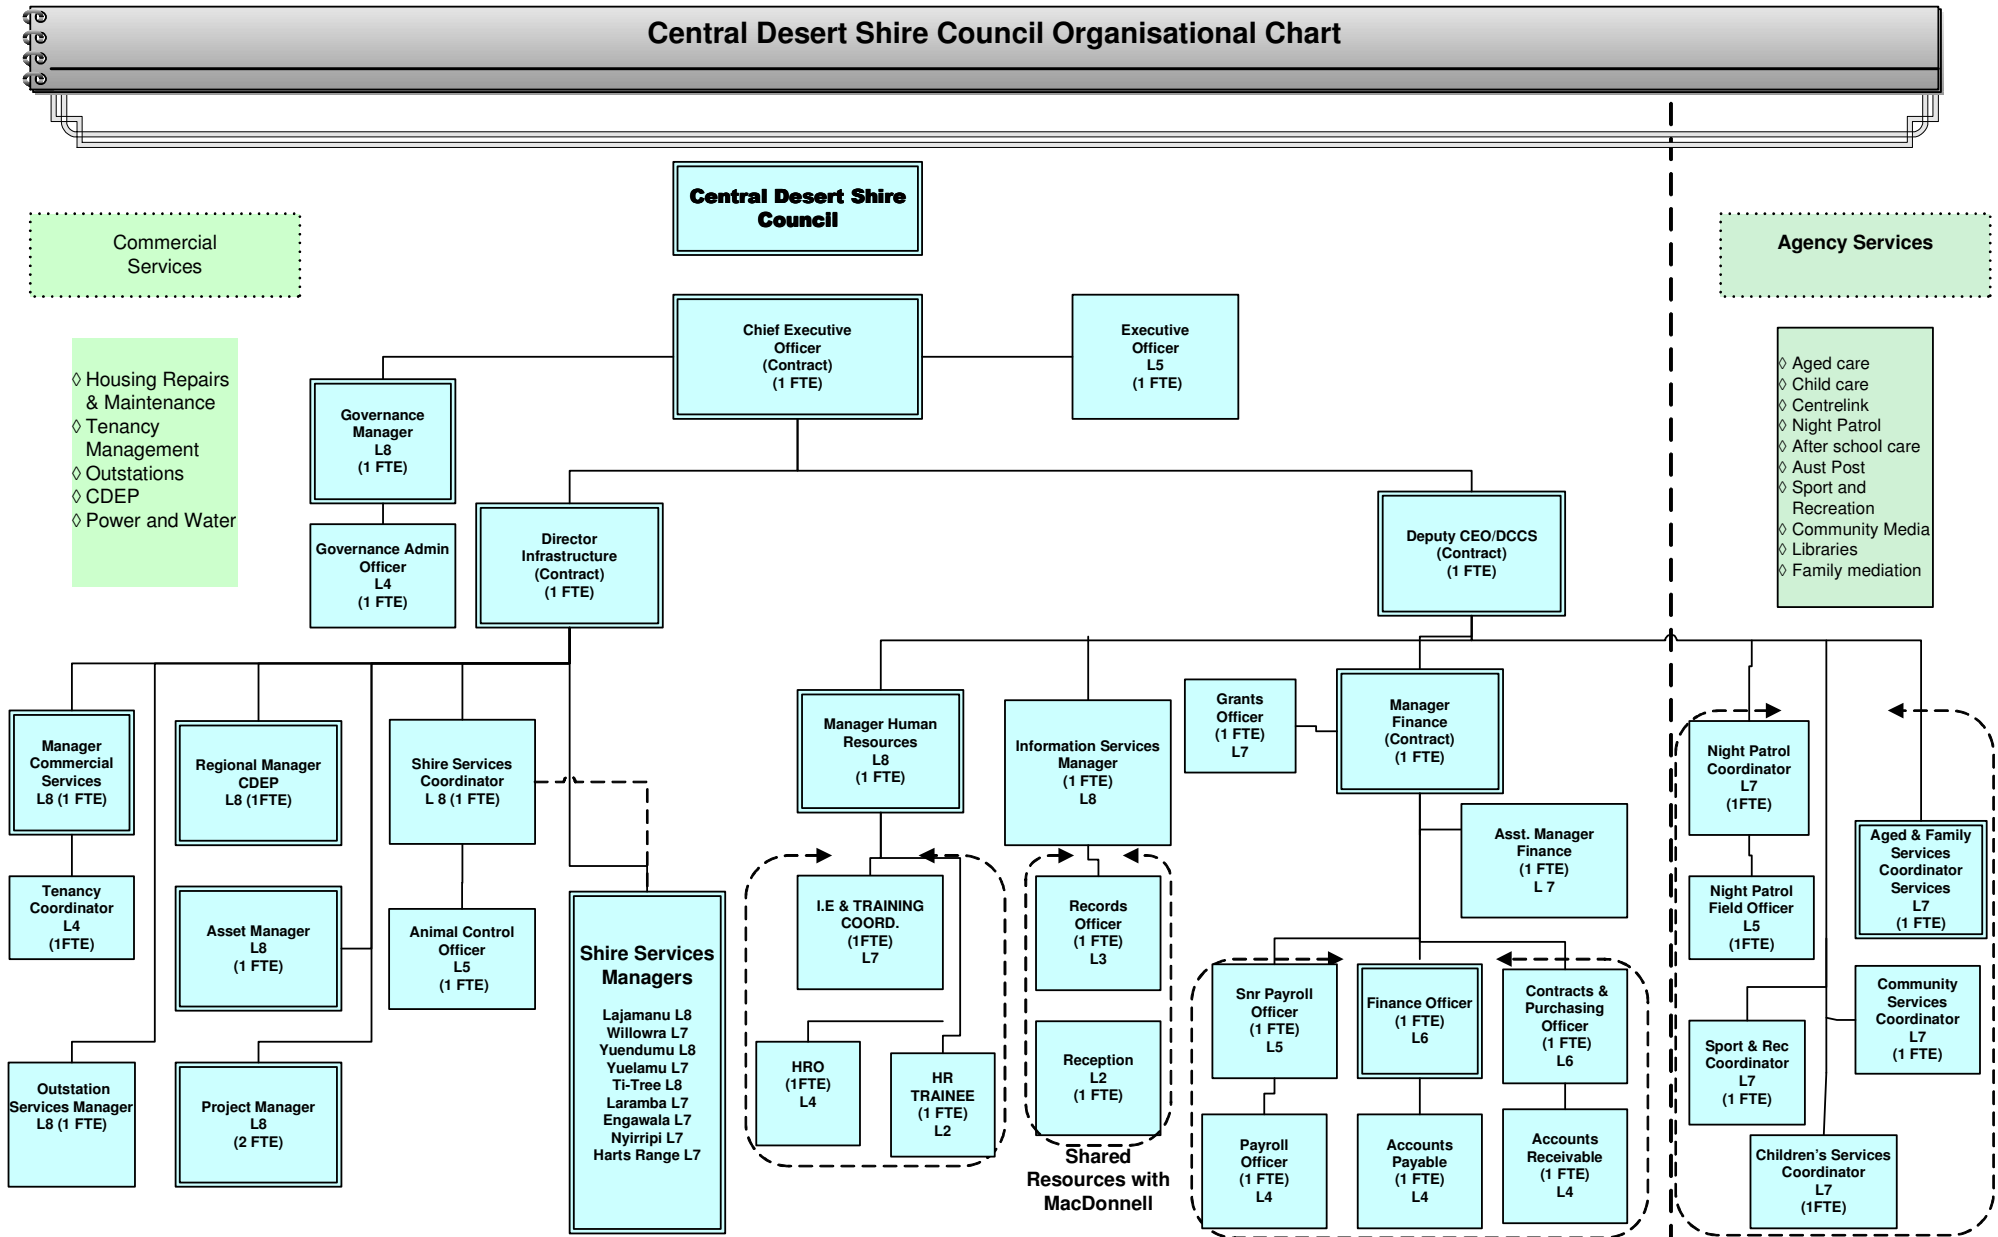

Appendix 8: Service Delivery Centres Organisational Structures

Service Delivery Centres

Central Desert Shire Council Organisational Chart

Commercial Services

- ◇ Housing Repairs & Maintenance
- ◇ Tenancy Management
- ◇ Outstations
- ◇ CDEP
- ◇ Power and Water

Agency Services

- ◇ Aged care
- ◇ Child care
- ◇ Centrelink
- ◇ Night Patrol
- ◇ After school care
- ◇ Aust Post
- ◇ Sport and Recreation
- ◇ Community Media
- ◇ Libraries
- ◇ Family mediation

Lajamanu Community

Core Services

Laramba Community

Core Services

Engawala Community

Core Services

Nyirripi Community

Core Services

Ti Tree Community

Core Services