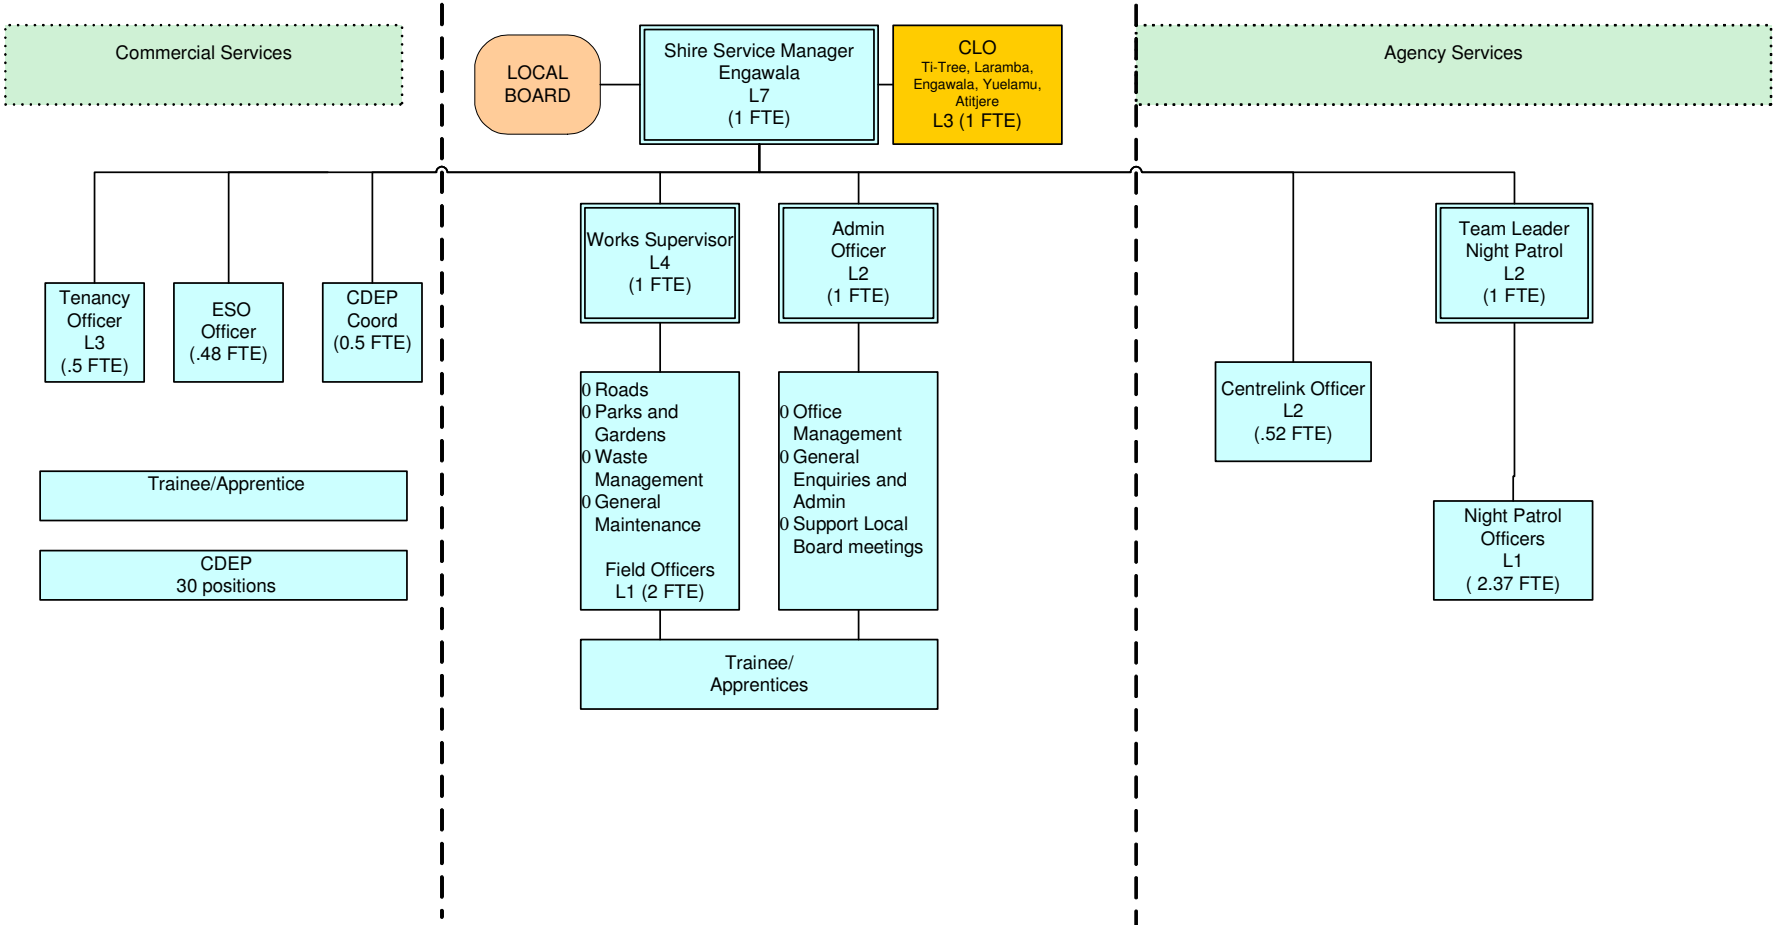

Appendix 8: Service Delivery Centres Organisational Structures

Service Delivery Centres

Central Desert Shire Council Organisational Chart

Commercial Services

- ◇ Housing Repairs & Maintenance
- ◇ Tenancy Management
- ◇ Outstations
- ◇ CDEP
- ◇ Power and Water

Core Services

Laramba Community

Core Services

Engawala Community

Core Services

Nyirripi Community

Core Services

Ti Tree Community

Core Services

Yuelamu Community

Core Services

Willowra Community

Core Services

Yuendumu Community

Core Services

Atitjere Community

Core Services