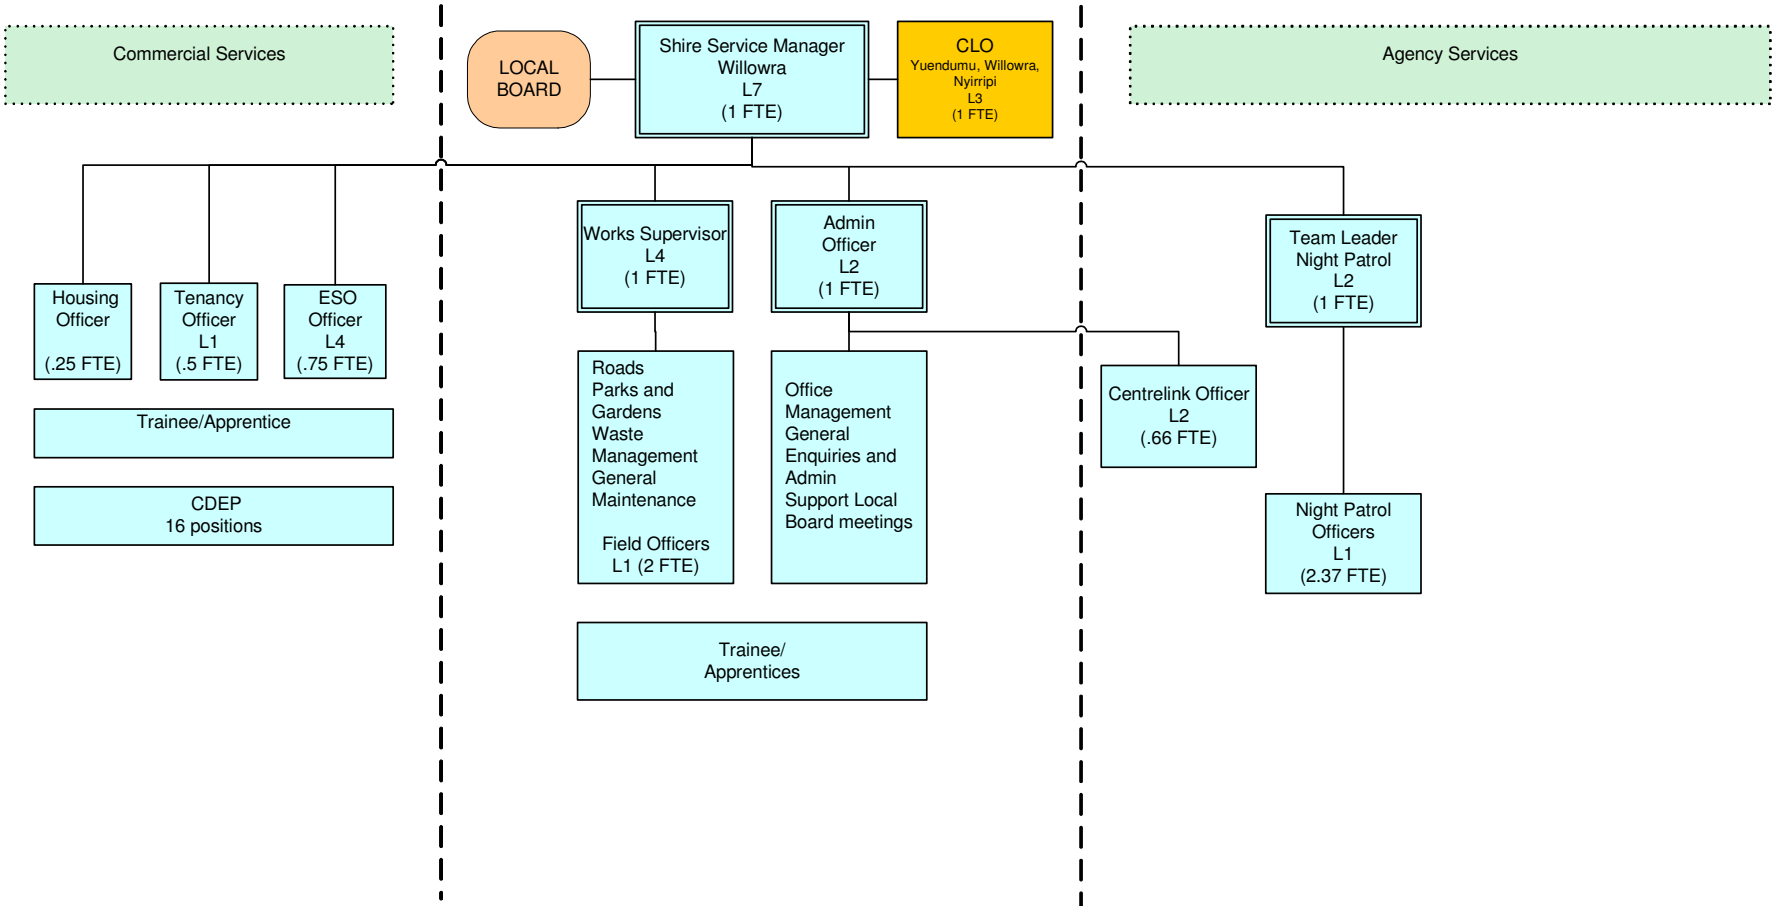

Appendix 8: Service Delivery Centres Organisational Structures

Service Delivery Centres

Central Desert Shire Council Organisational Chart

Commercial Services

- ◇ Housing Repairs & Maintenance
- ◇ Tenancy Management
- ◇ Outstations
- ◇ CDEP
- ◇ Power and Water

Core Services

Laramba Community

Core Services

Engawala Community

Core Services

Nyirripi Community

Core Services

Ti Tree Community

Core Services

Yuelamu Community

Core Services

Willowra Community

Core Services

Yuendumu Community

Core Services

Atitjere Community

Core Services