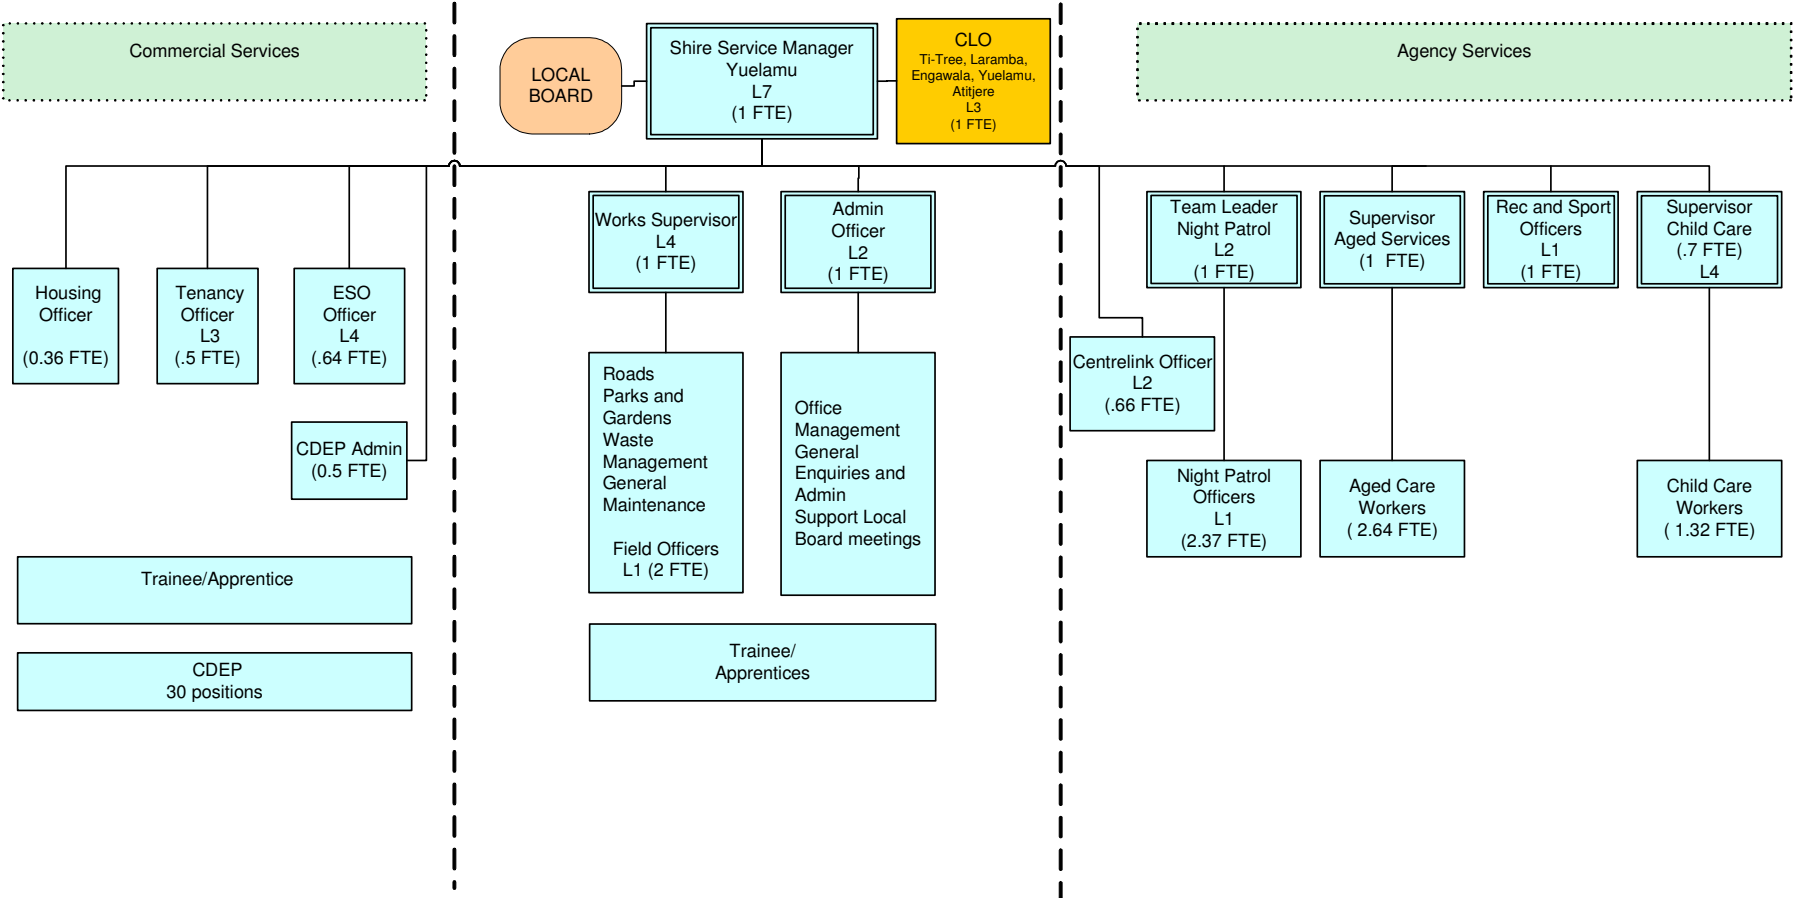

Appendix 8: Service Delivery Centres Organisational Structures

Service Delivery Centres

Central Desert Shire Council Organisational Chart

Commercial Services

- ◇ Housing Repairs & Maintenance
- ◇ Tenancy Management
- ◇ Outstations
- ◇ CDEP
- ◇ Power and Water

Core Services

Laramba Community

Core Services

Engawala Community

Core Services

Nyirripi Community

Core Services

Ti Tree Community

Core Services

Yuelamu Community

Core Services

Willowra Community

Core Services

Yuendumu Community

Core Services

Atitjere Community

Core Services