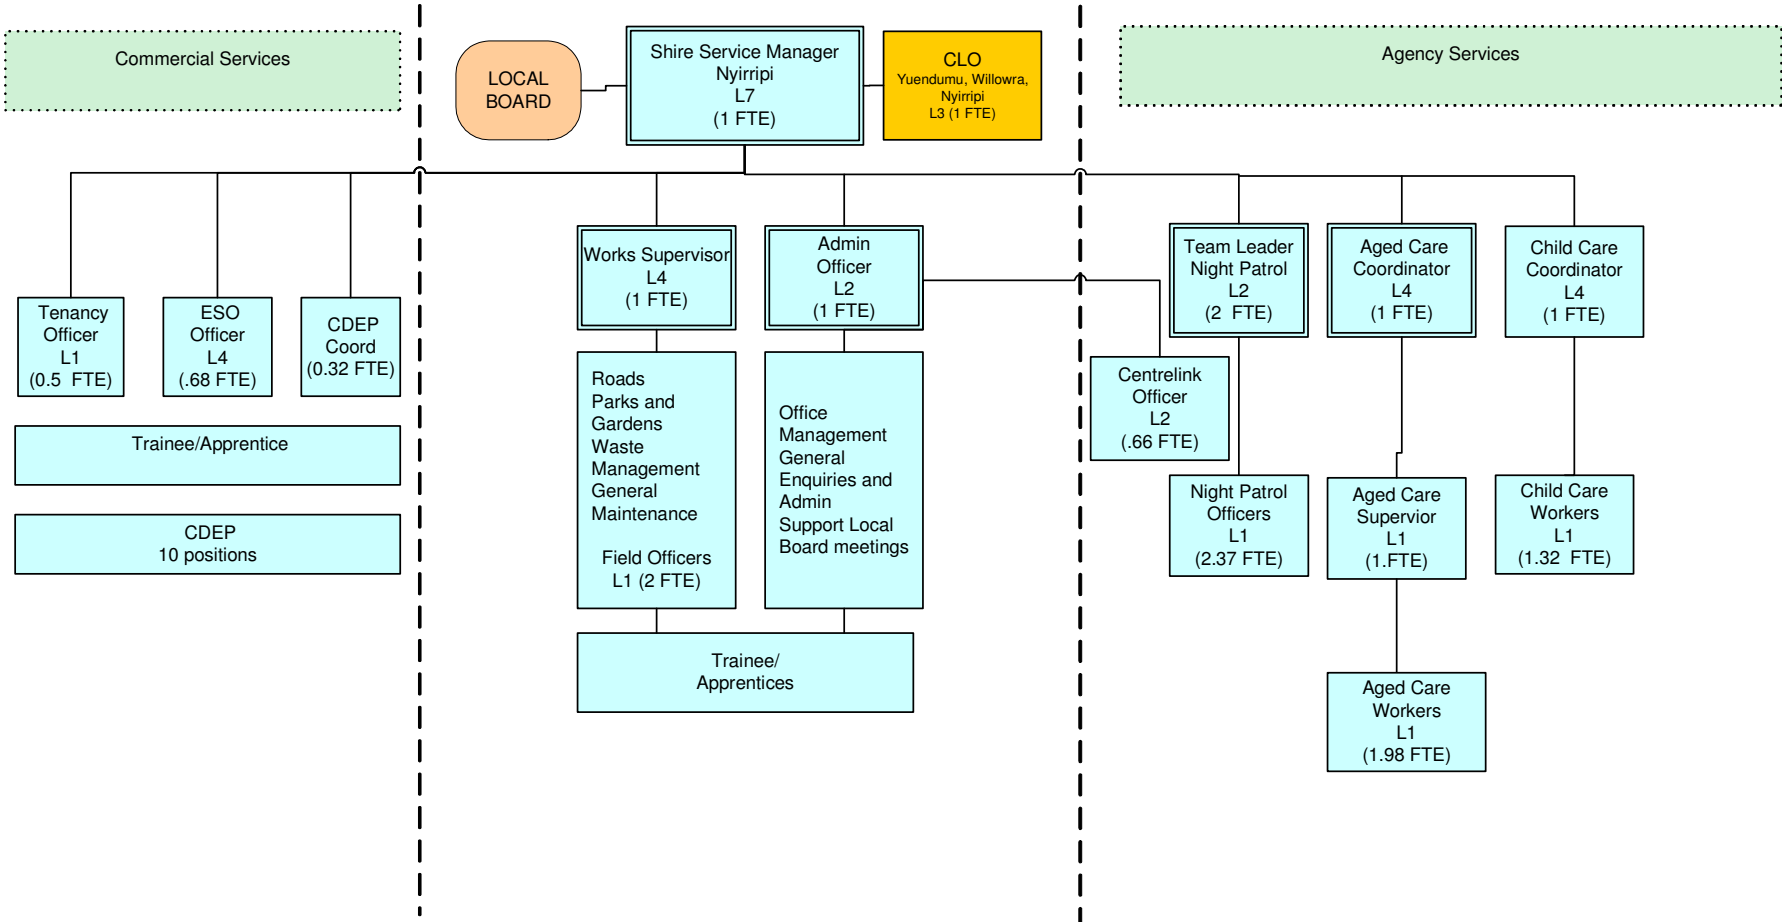

Appendix 8: Service Delivery Centres Organisational Structures

Service Delivery Centres

Central Desert Shire Council Organisational Chart

Commercial Services

- ◇ Housing Repairs & Maintenance
- ◇ Tenancy Management
- ◇ Outstations
- ◇ CDEP
- ◇ Power and Water

Core Services

Laramba Community

Core Services

Engawala Community

Core Services

Nyirripi Community

Core Services

Ti Tree Community

Core Services

Yuelamu Community

Core Services

Willowra Community

Core Services

Yuendumu Community

Core Services

Atitjere Community

Core Services