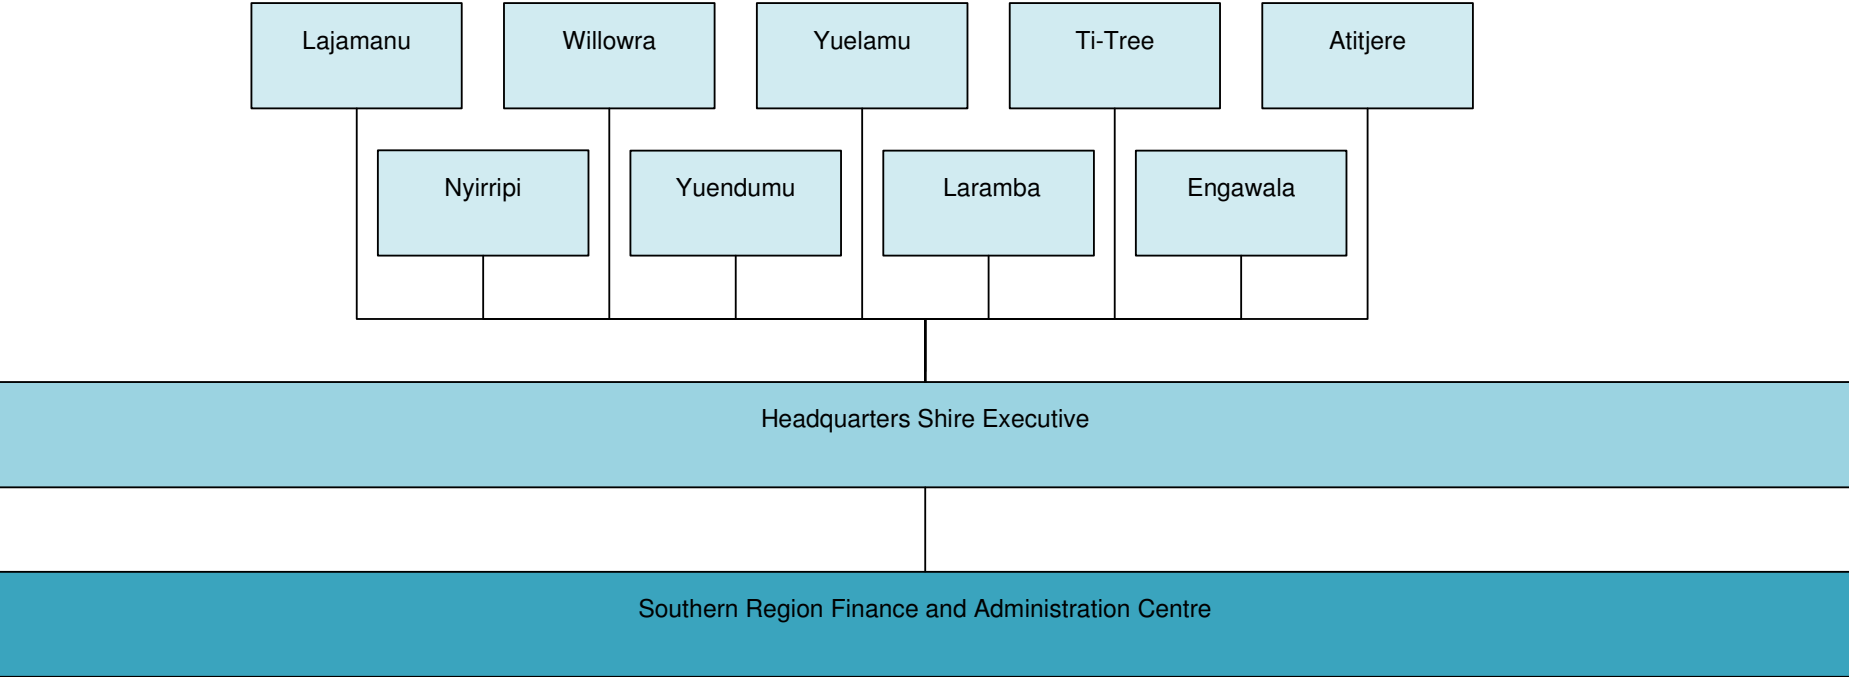

Appendix 8: Service Delivery Centres Organisational Structures

Service Delivery Centres

Central Desert Shire Council Organisational Chart

Commercial Services

- ◇ Housing Repairs & Maintenance
- ◇ Tenancy Management
- ◇ Outstations
- ◇ CDEP
- ◇ Power and Water

Core Services

Laramba Community

Core Services

Engawala Community

Core Services

Nyirripi Community

Core Services

Ti Tree Community