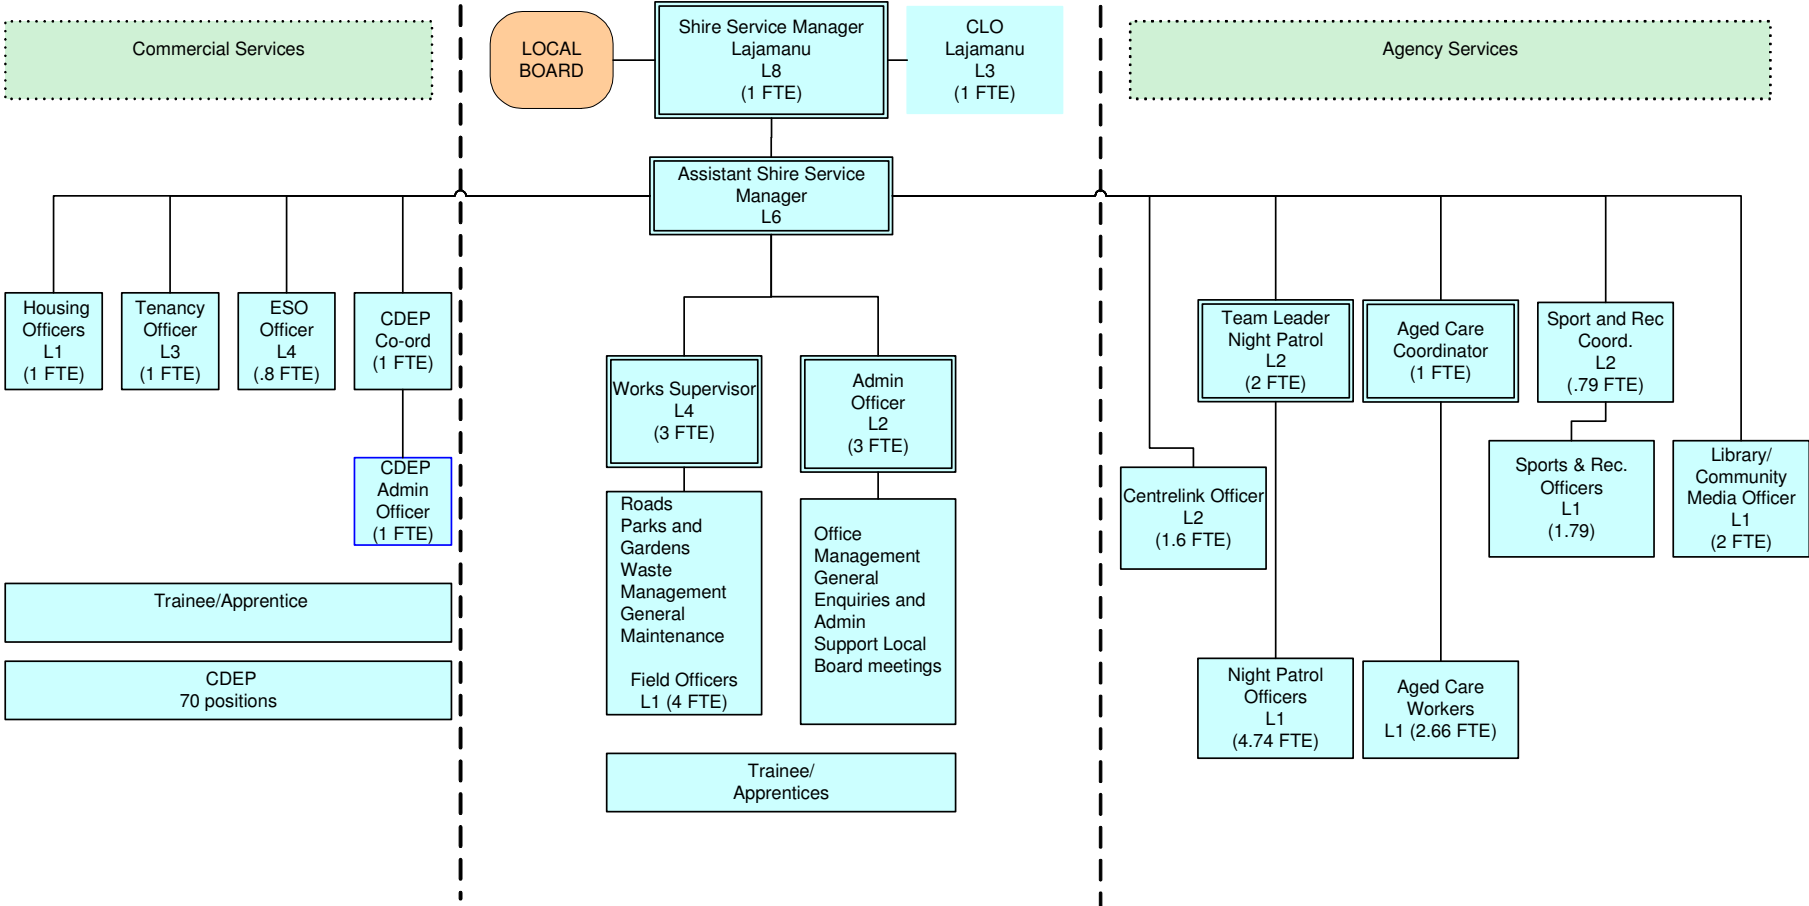

Appendix 8: Service Delivery Centres Organisational Structures

Service Delivery Centres

Central Desert Shire Council Organisational Chart

Commercial Services

- ◇ Housing Repairs & Maintenance
- ◇ Tenancy Management
- ◇ Outstations
- ◇ CDEP
- ◇ Power and Water

Agency Services

- ◇ Aged care
- ◇ Child care
- ◇ Centrelink
- ◇ Night Patrol
- ◇ After school care
- ◇ Aust Post
- ◇ Sport and Recreation
- ◇ Community Media
- ◇ Libraries
- ◇ Family mediation

Lajamanu Community

Core Services

Laramba Community

Core Services

Engawala Community

Core Services

Nyirripi Community

Core Services

Ti Tree Community

Core Services