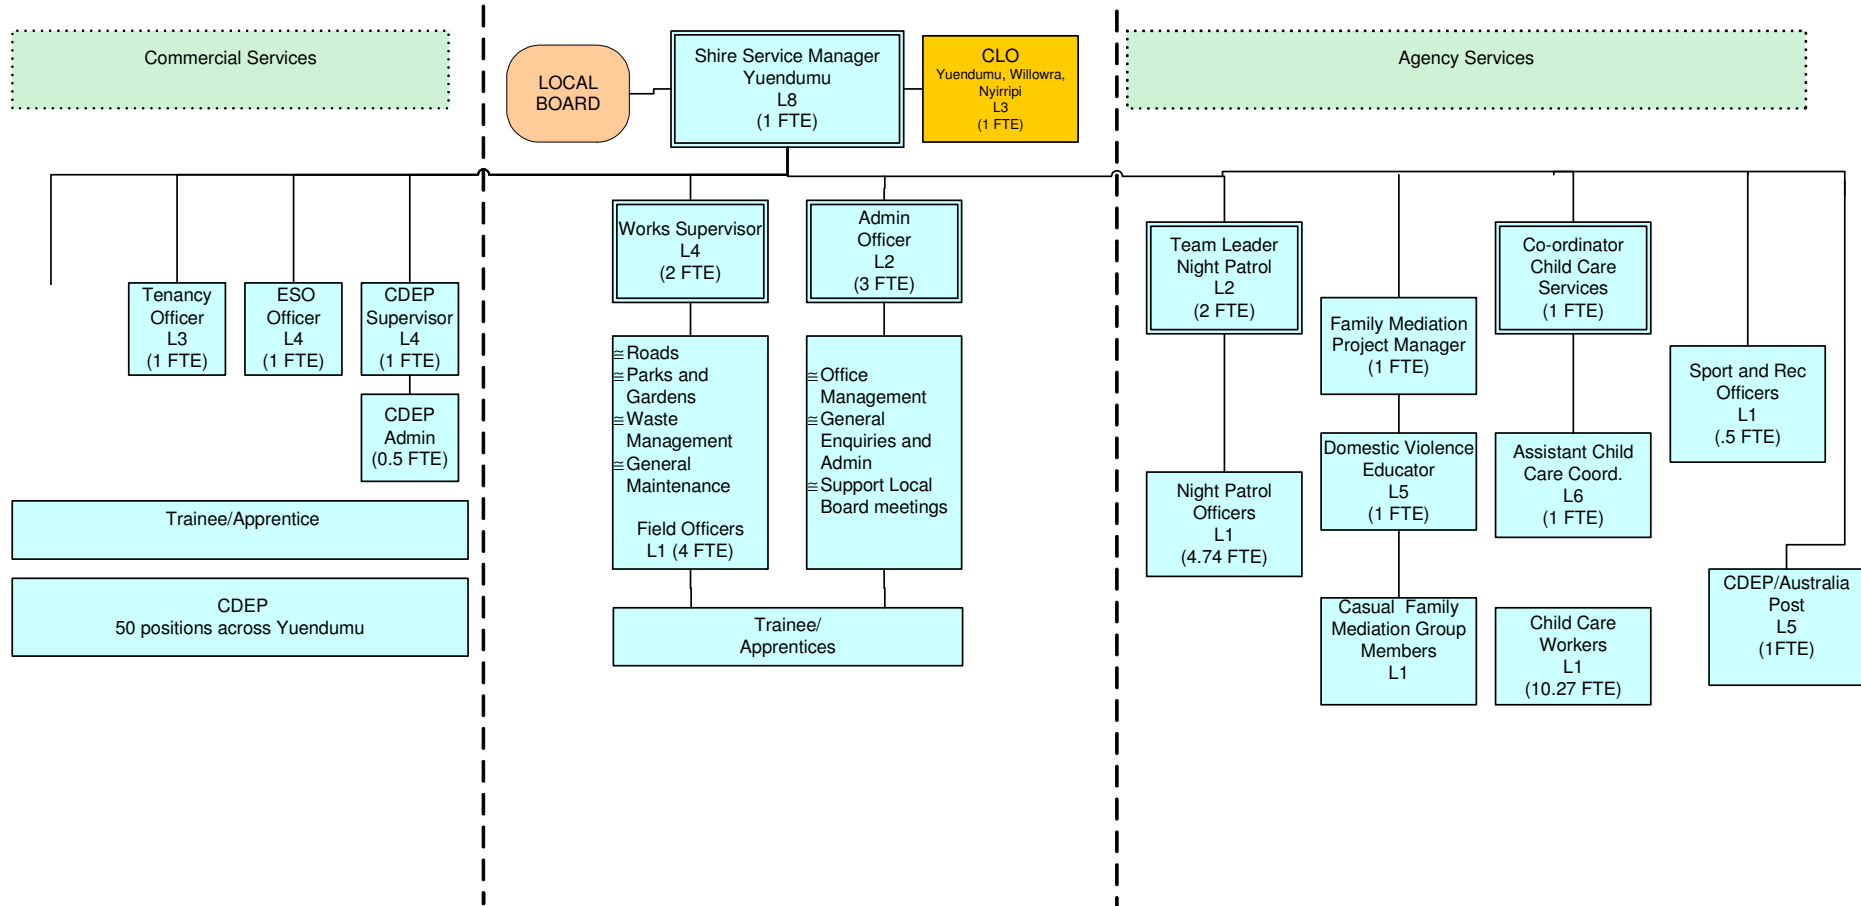

Appendix 8: Service Delivery Centres Organisational Structures

Service Delivery Centres

Central Desert Shire Council Organisational Chart

Commercial Services

- ◇ Housing Repairs & Maintenance
- ◇ Tenancy Management
- ◇ Outstations
- ◇ CDEP
- ◇ Power and Water

Core Services

Laramba Community

Core Services

Engawala Community

Core Services

Nyirripi Community

Core Services

Ti Tree Community

Core Services

Yuelamu Community

Core Services

Willowra Community

Core Services

Yuendumu Community

Core Services

Atitjere Community

Core Services