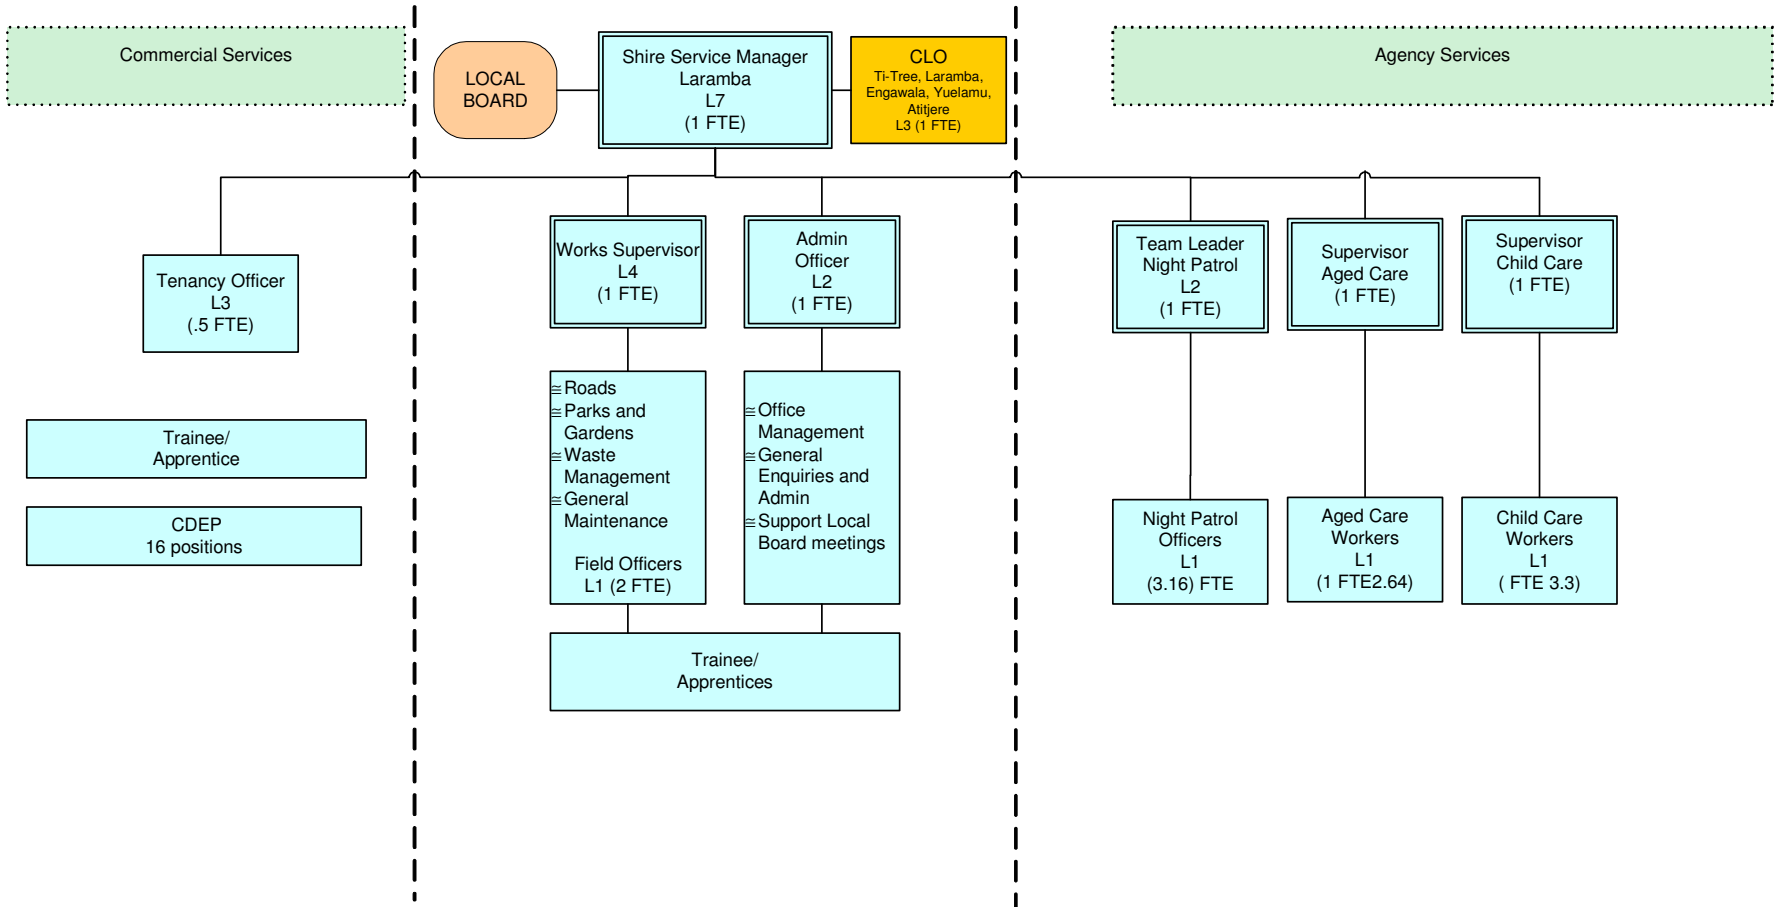

Appendix 8: Service Delivery Centres Organisational Structures

Service Delivery Centres

Central Desert Shire Council Organisational Chart

Commercial Services

- ◇ Housing Repairs & Maintenance
- ◇ Tenancy Management
- ◇ Outstations
- ◇ CDEP
- ◇ Power and Water

Agency Services

- ◇ Aged care
- ◇ Child care
- ◇ Centrelink
- ◇ Night Patrol
- ◇ After school care
- ◇ Aust Post
- ◇ Sport and Recreation
- ◇ Community Media
- ◇ Libraries
- ◇ Family mediation

Lajamanu Community

Core Services

Laramba Community

Core Services

Engawala Community

Core Services

Nyirripi Community

Core Services

Ti Tree Community

Core Services