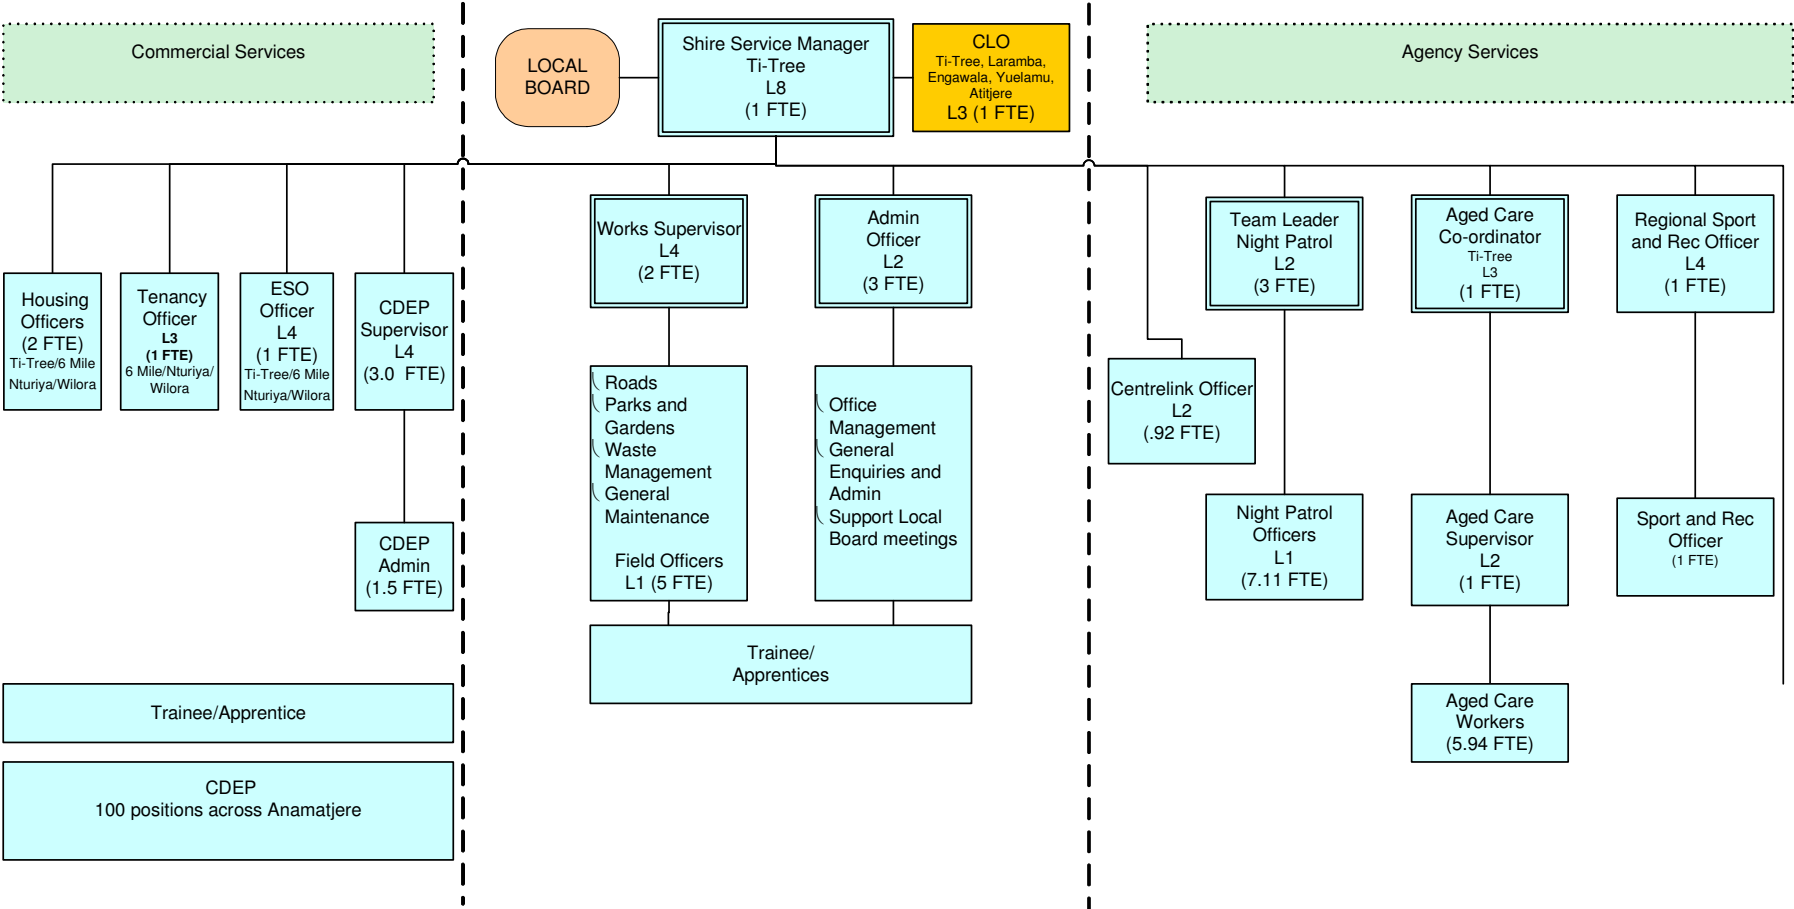

Appendix 8: Service Delivery Centres Organisational Structures

Service Delivery Centres

Central Desert Shire Council Organisational Chart

Commercial Services

- ◇ Housing Repairs & Maintenance
- ◇ Tenancy Management
- ◇ Outstations
- ◇ CDEP
- ◇ Power and Water

Core Services

Laramba Community

Core Services

Engawala Community

Core Services

Nyirripi Community

Core Services

Ti Tree Community

Core Services

Yuelamu Community

Core Services

Willowra Community

Core Services

Yuendumu Community

Core Services

Atitjere Community

Core Services